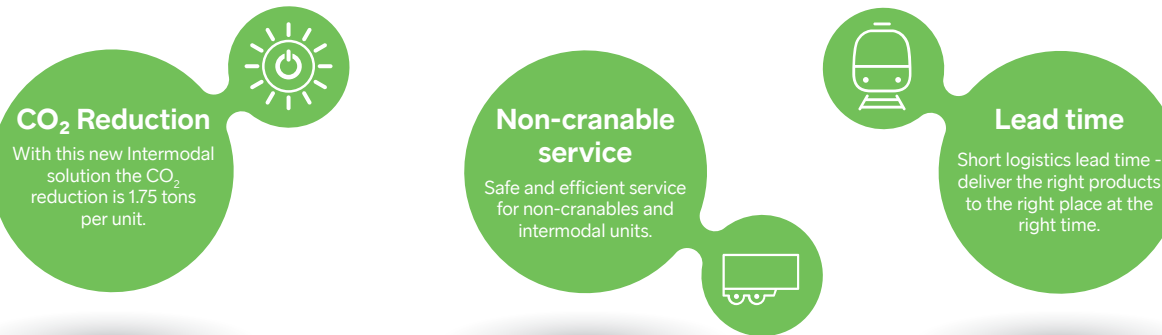

Intermodal Solution: Trelleborg-Barcelona

KEY ADVANTAGES

"It brings value switching to environmentally friendly, smooth and reliable intermodal solutions".